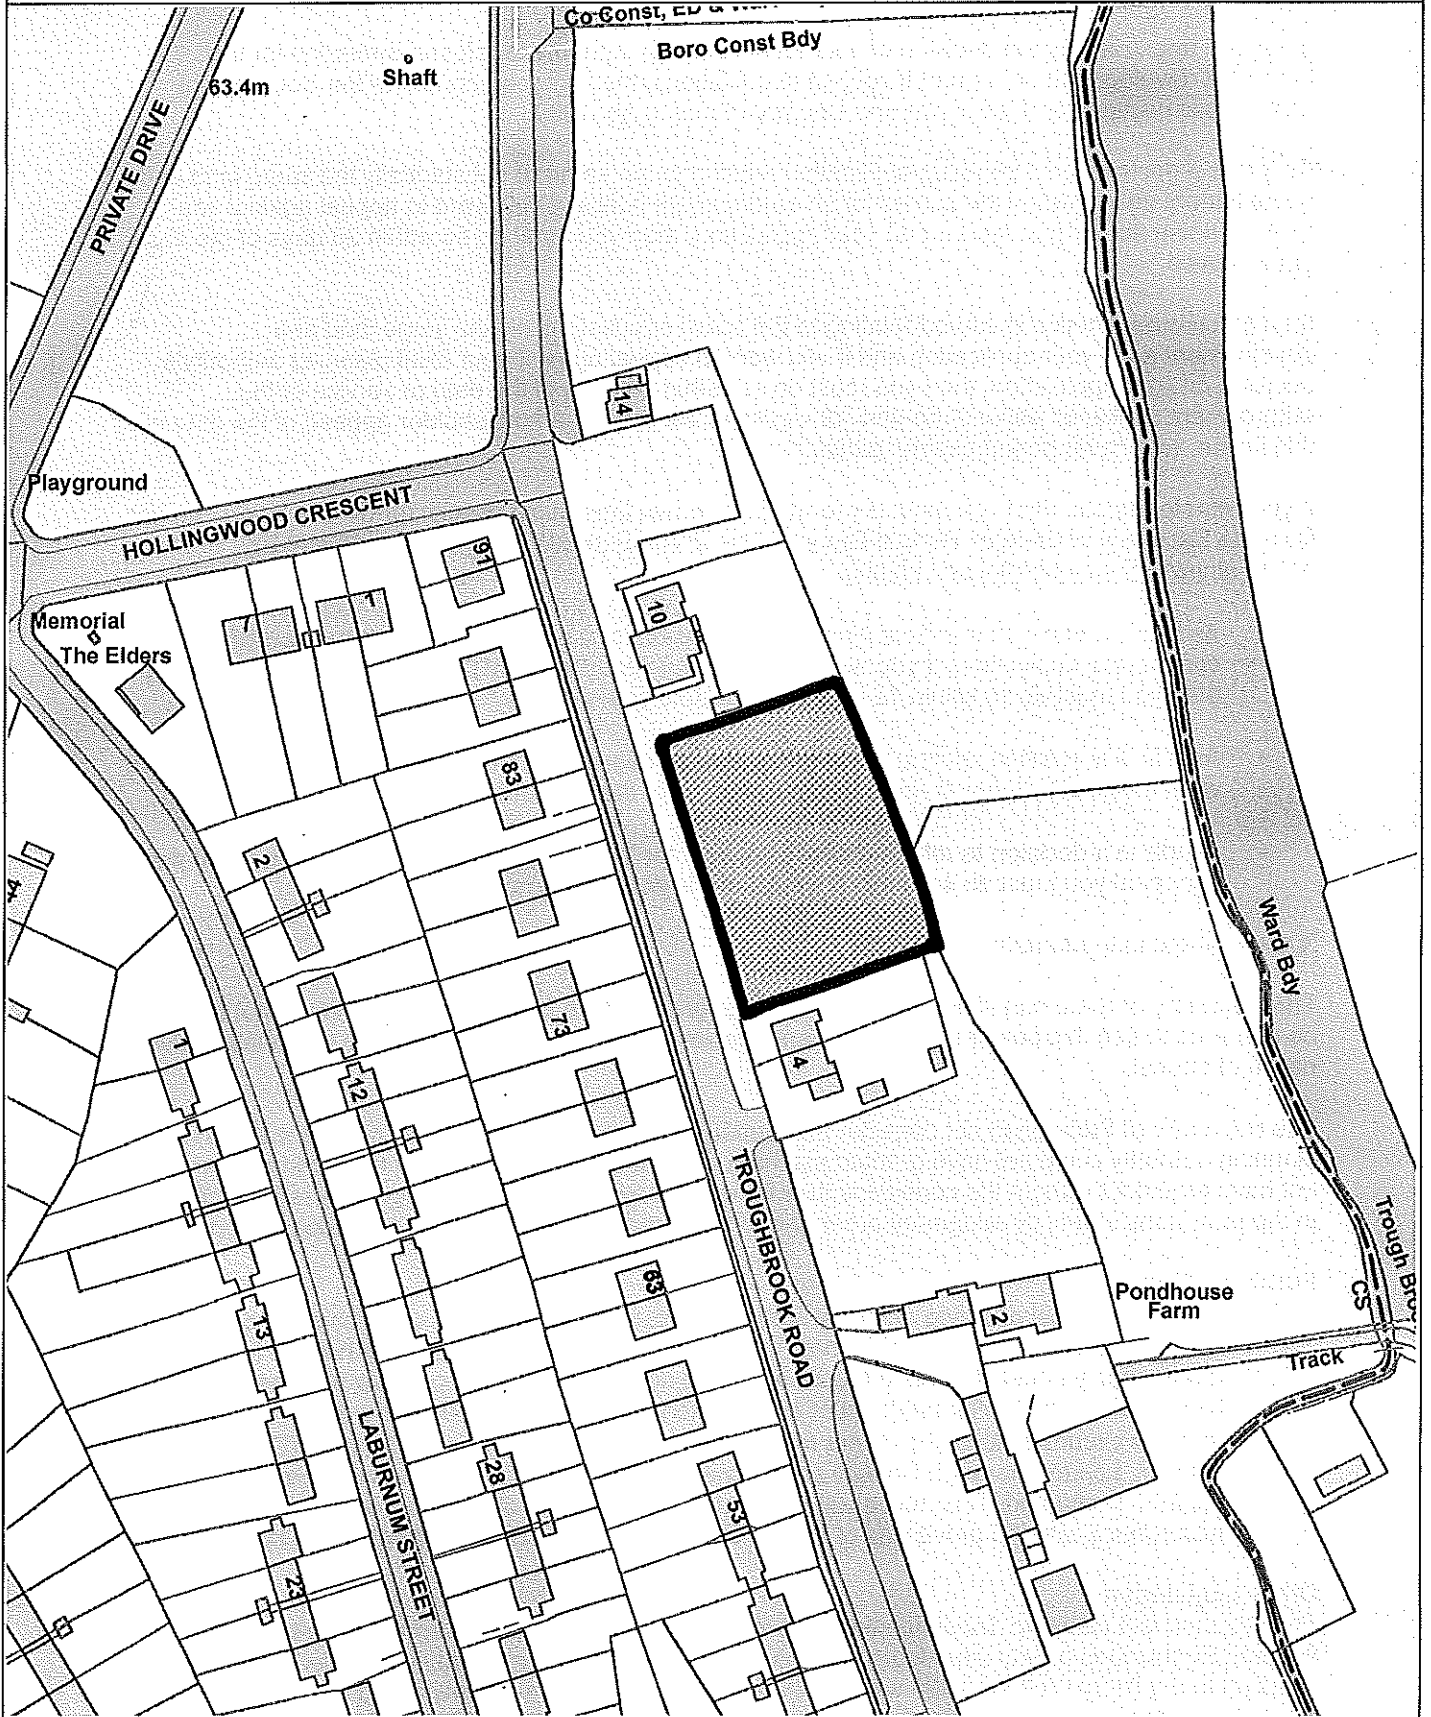

PLANNING COMMITTEE - CHE/17/00225/OUT - Troughbrook Road

CHESTERFIELD
BOROUGH COUNCIL

Reproduced from the Ordnance Survey map with the permission of the Controller of Her Majesty's Stationery Office © Crown Copyright 2012. Unauthorised reproduction infringes Crown Copyright and may lead to prosecution or civil proceedings.
Chesterfield Borough Council Licence No. 100018505 (2017)

Scale 1:1337